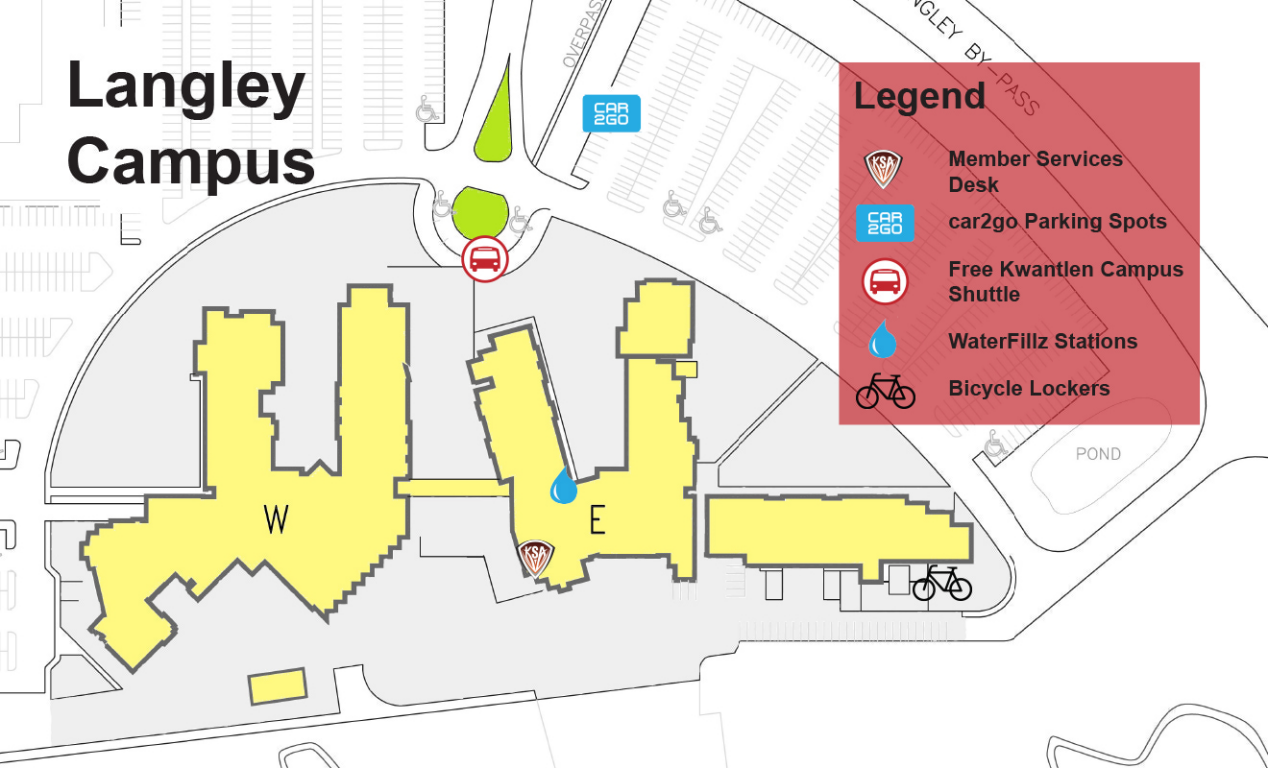

Langley Campus

Legend

Member Services
Desk

car2go Parking Spots

Free Kwantlen Campus
Shuttle

WaterFillz Stations

Bicycle Lockers