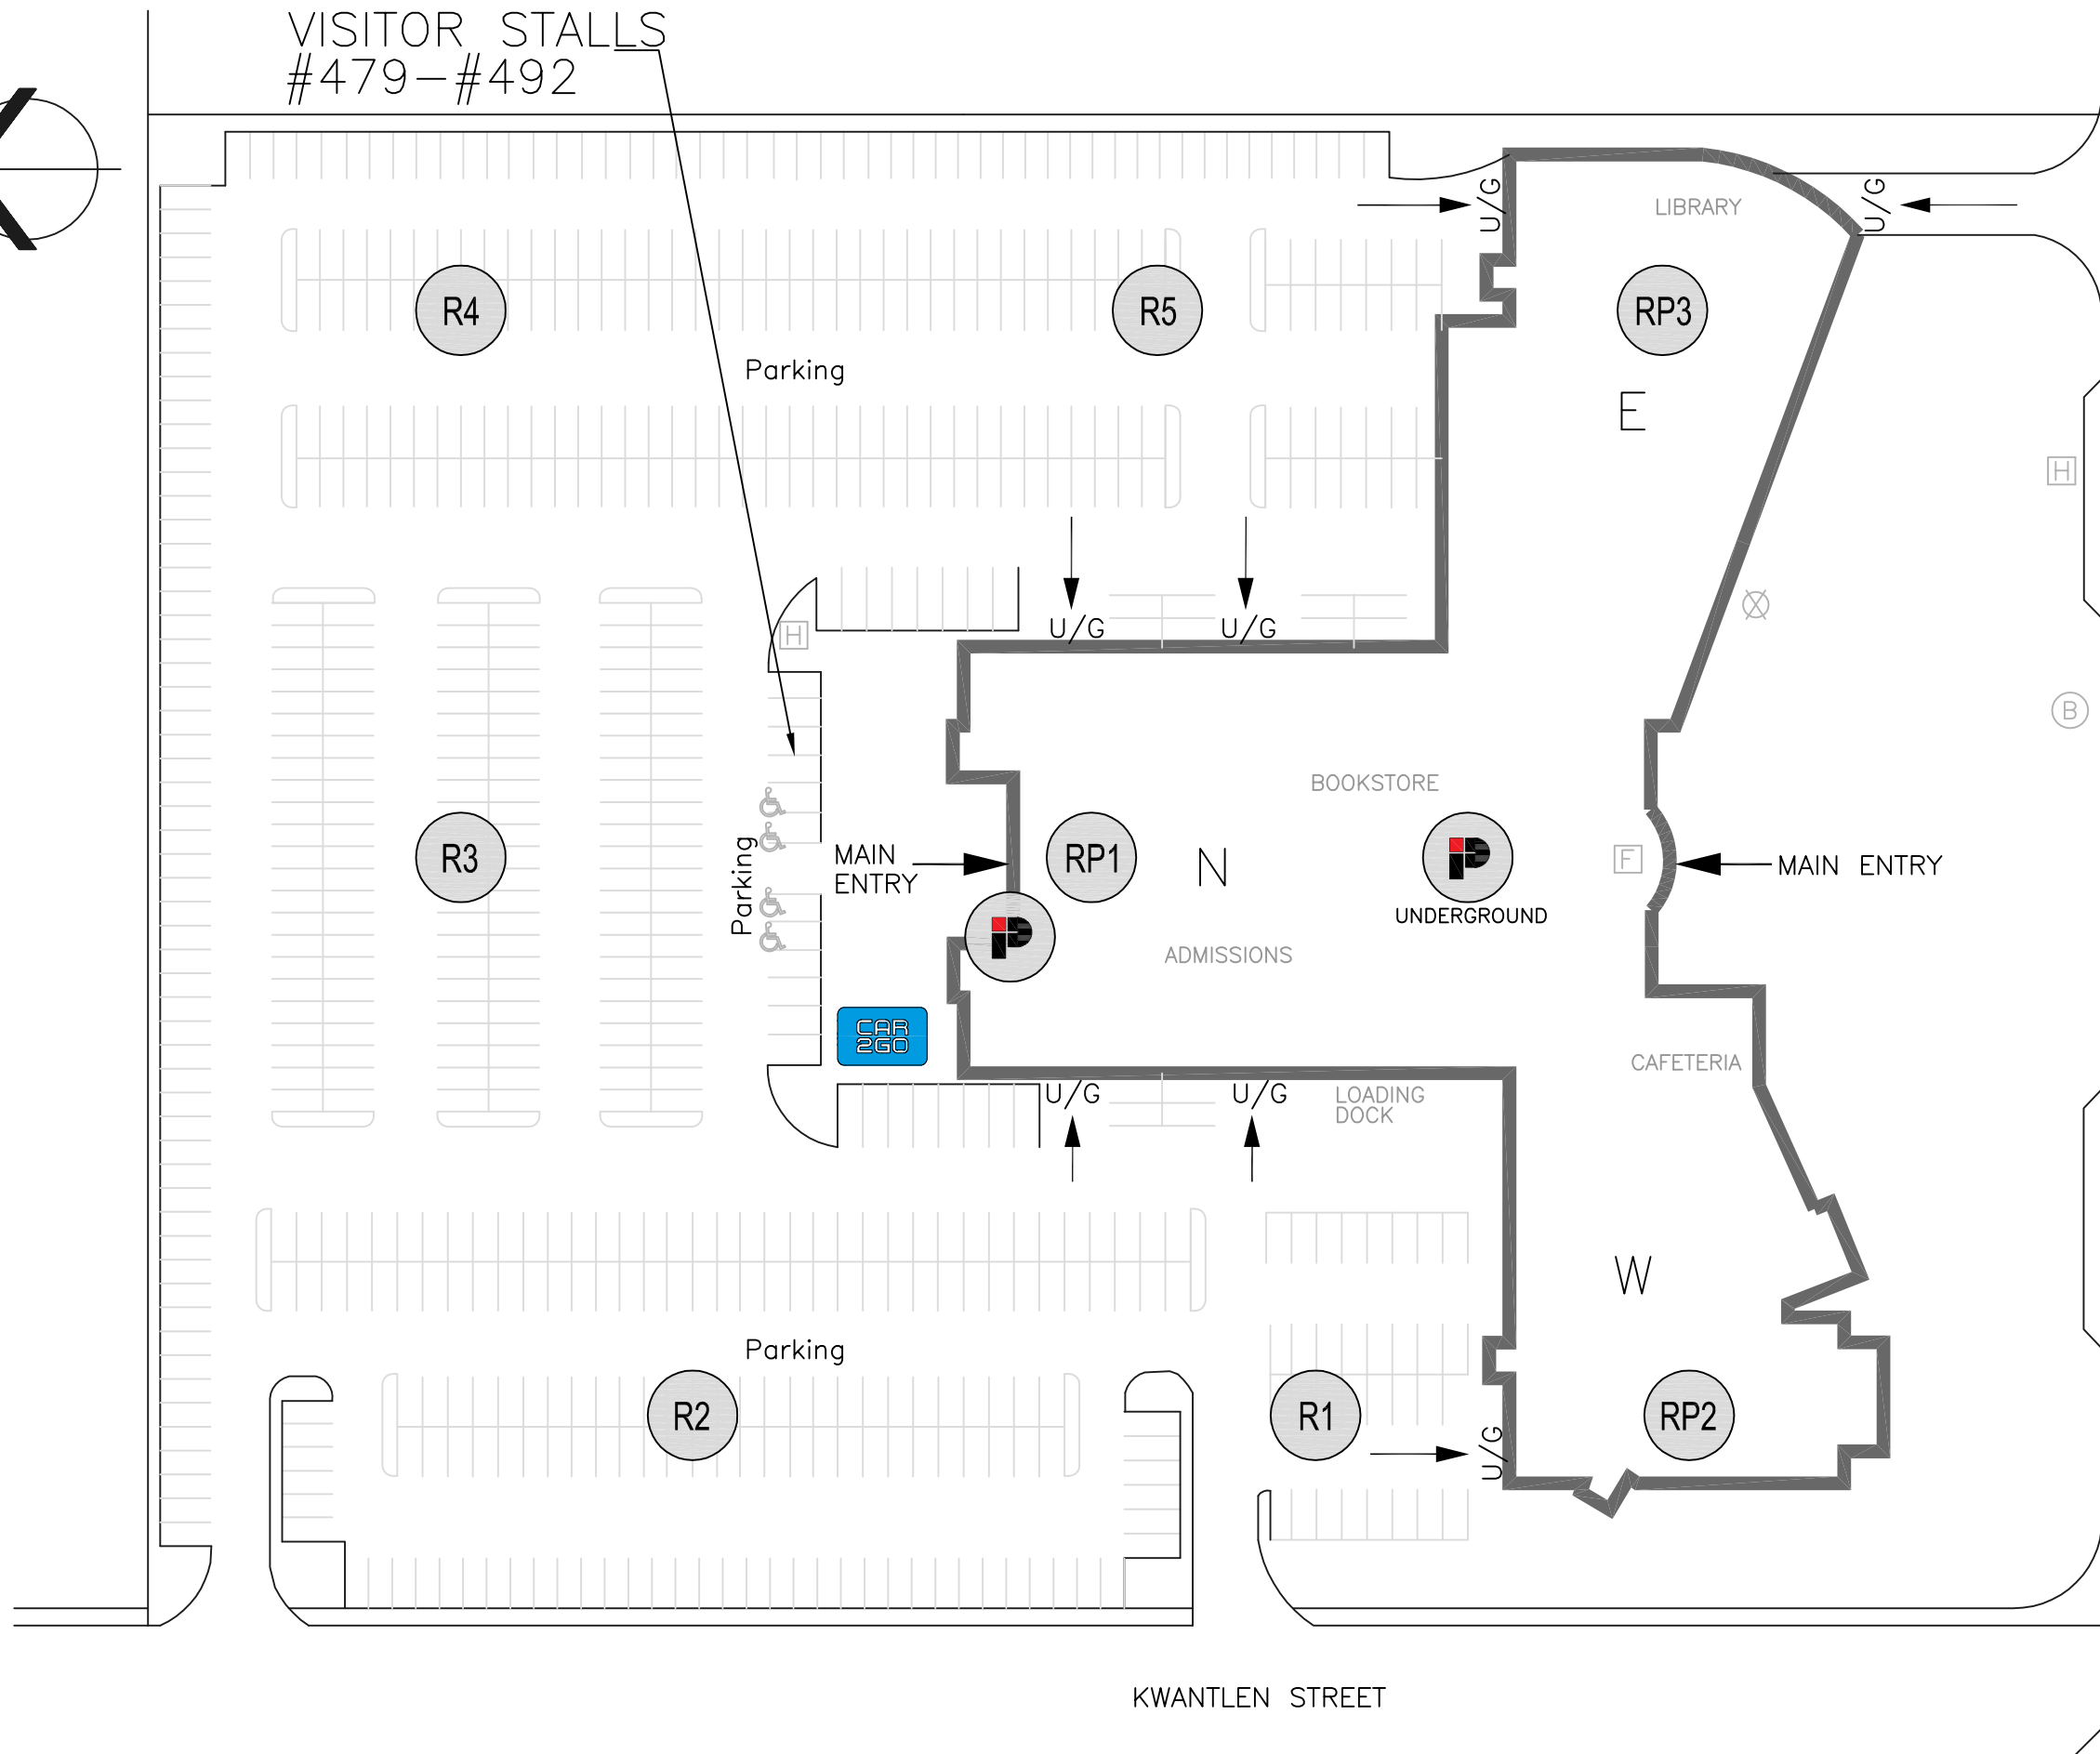

VISITOR STALLS
#479-#492

LEGEND

-  R1-5 PARKING ZONES
-  PAY STATIONS
-  CAR SHARE PARKING

RICHMOND CAMPUS PARKING PLAN

LANSDOWNE PLAZA