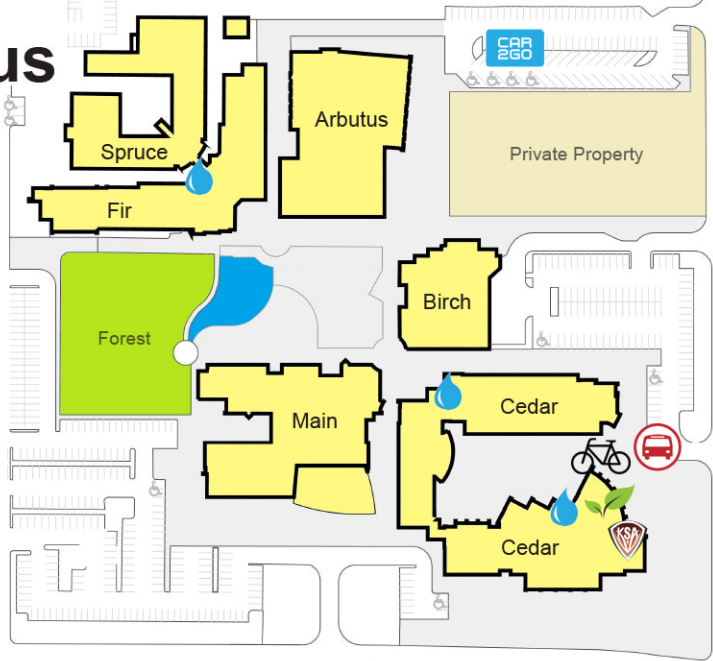

Surrey Campus

Legend

Member Services
Desk

car2go Parking Spots

Free Kwantlen Campus
Shuttle

Waterfillz Stations

Bicycle Lockers

GrassRoots Cafe

128TH STREET

126TH STREET

72ND AVENUE